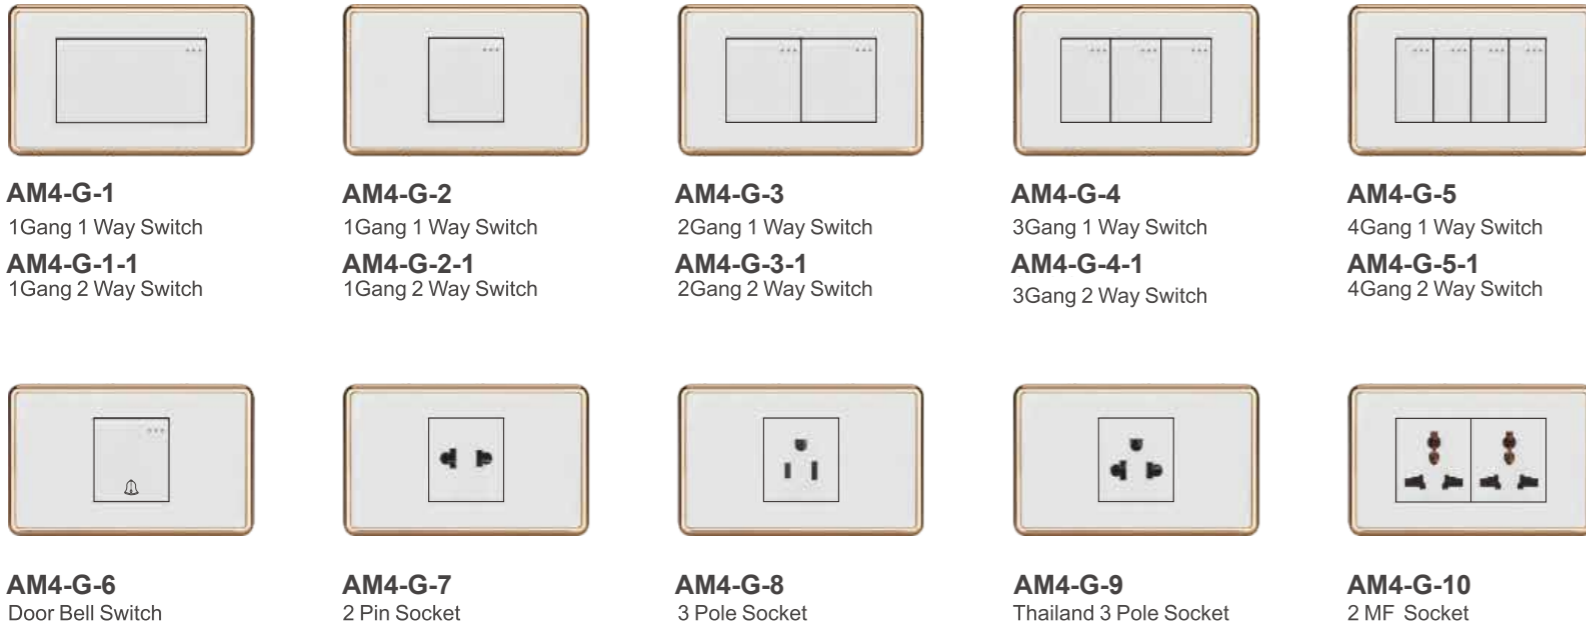

- **AM4-G-1**
  1Gang 1 Way Switch
- **AM4-G-2**
  1Gang 1 Way Switch
- **AM4-G-3**
  2Gang 1 Way Switch
- **AM4-G-4**
  3Gang 1 Way Switch
- **AM4-G-5**
  4Gang 1 Way Switch
- **AM4-G-1-1**
  1Gang 2 Way Switch
- **AM4-G-2-1**
  1Gang 2 Way Switch
- **AM4-G-3-1**
  2Gang 2 Way Switch
- **AM4-G-4-1**
  3Gang 2 Way Switch
- **AM4-G-5-1**
  4Gang 2 Way Switch
- **AM4-G-6**
  Door Bell Switch
- **AM4-G-7**
  2 Pin Socket
- **AM4-G-8**
  3 Pole Socket
- **AM4-G-9**
  Thailand 3 Pole Socket
- **AM4-G-10**
  2 MF Socket

- **AM4-G-16**
  1Gang 1 Way Switch +Thailand Socket
- **AM4-G-17**
  1Gang 1 Way Switch +3 Pole Socket
- **AM4-G-18**
  1Gang 1 Way Switch +MF Socket
- **AM4-G-19**
  2 MF Socket
- **AM4-G-20**
  2*13A Socket
- **AM4-G-16-1**
  1Gang 2 Way Switch +Thailand Socket
- **AM4-G-17-1**
  1Gang 2 Way Switch +3 Pole Socket
- **AM4-G-18-1**
  1Gang 2 Way Switch +MF Socket
- **AM4-G-21**
  Double 2 Pin Socket
- **AM4-G-22**
  Double 3 Pole Socket
- **AM4-G-23**
  Double Thailand 3 Pole Socket
- **AM4-G-24**
  1Gang 1 Way Switch +Double 2 Pin Socket
- **AM4-G-25**
  1Gang 1 Way Switch +Double 3 Pole Socket
- **AM4-G-24-1**
  1Gang 2 Way Switch +Double 2 Pin Socket
- **AM4-G-25-1**
  1Gang 2 Way Switch +Double 3 Pole Socket
- **AM4-G-26**
  1Gang 1 Way Switch +2 Brazil Socket
- **AM4-G-27**
  Triple 2 Pin Socket
- **AM4-G-28**
  Triple 3 Pole Socket
- **AM4-G-29**
  6 Pole Socket + USB
- **AM4-G-30**
  16A Germany Socket
- **AM4-G-26-1**
  1Gang 2 Way Switch +2 Brazil Socket
- **AM4-G-31**
  1Gang 1 Way Switch + 16A Germany Socket
- **AM4-G-32**
  Thailand 3 Pole+USB Socket
- **AM4-G-31-1**
  1Gang 2 Way Switch + 16A Germany Socket
- **AM4-G-33**
  3 Pole+USB Socket
- **AM4-G-34**
  1Gang 1 Way Switch and Indicator light+2 Pin Socket
- **AM4-G-35**
  20-25A
- **AM4-G-34-1**
  1Gang 2 Way Switch and Indicator light+2 Pin Socket
- **AM4-G-36**
  TV
- **AM4-G-37**
  TEL Socket
- **AM4-G-38**
  Satelite Socket
- **AM4-G-39**
  Dimmer Switch
- **AM4-G-40**
  Voice Control Switch
- **AM4-G-37-1**
  Computer Socket
- **AM4-G-39-1**
  Speed Control Switch
- **AM4-G-40-1**
  Touch Switch