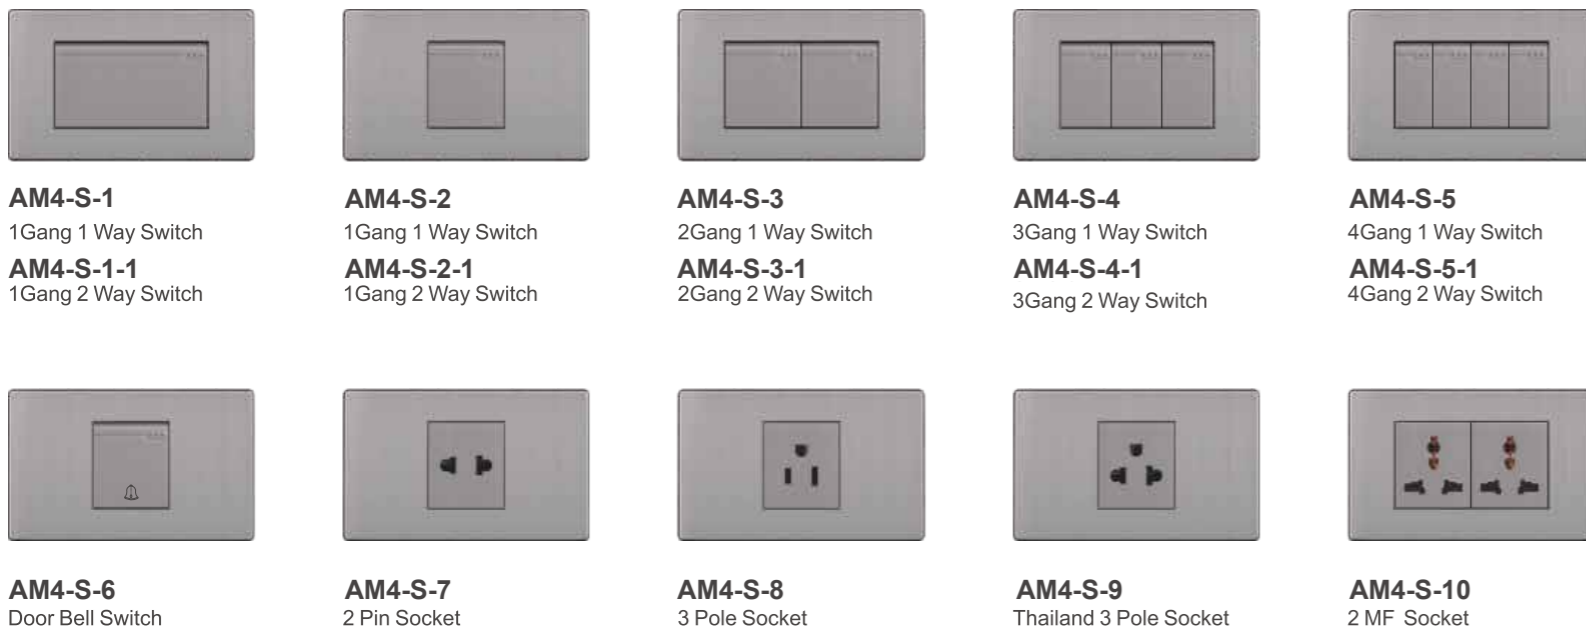

brushed
panel.

AM4-S

AM4-S-1 1Gang 1 Way Switch	AM4-S-2 1Gang 1 Way Switch	AM4-S-3 2Gang 1 Way Switch	AM4-S-4 3Gang 1 Way Switch	AM4-S-5 4Gang 1 Way Switch
AM4-S-1-1 1Gang 2 Way Switch	AM4-S-2-1 1Gang 2 Way Switch	AM4-S-3-1 2Gang 2 Way Switch	AM4-S-4-1 3Gang 2 Way Switch	AM4-S-5-1 4Gang 2 Way Switch
AM4-S-6 Door Bell Switch	AM4-S-7 2 Pin Socket	AM4-S-8 3 Pole Socket	AM4-S-9 Thailand 3 Pole Socket	AM4-S-10 2 MF Socket