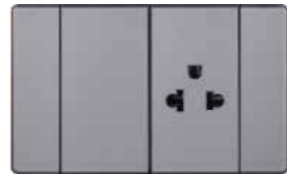

AM3-B

Acrylic Crystal Panel

Switch socket life Electrical

GRAY

1Gang 1 Way Switch

AM3-B-1-1

1Gang 2 Way Switch

1Gang 1 Way Switch

AM3-B-2-1

1Gang 2 Way Switch

2Gang 1 Way Switch

AM3-B-3-1

2Gang 2 Way Switch

3Gang 1 Way Switch

AM3-B-4-1

3Gang 2 Way Switch

4Gang 1 Way Switch

AM3-B-5-1

4Gang 2 Way Switch

Door Bell Switch

2 Pin Socket

MF Socket

3 Pole Socket

Thailand 3 Pole Socket

Double 2 Pin Socket

8 Pin Socket

1Gang 1 Way Switch
+Thailand Socket

1Gang 2 Way Switch
+Thailand Socket

1Gang 1 Way Switch
+3 Pole Socket

1Gang 2 Way Switch
+3 Pole Socket

1Gang 1 Way Switch
+Double 2 Pin Socket

1Gang 2 Way Switch
+Double 2 Pin Socket

1Gang 1 Way Switch
+ 13A Socket

1Gang 2 Way Switch
+ 13A Socket

1Gang 1 Way Switch
+Double 3 Pole Socket

1Gang 2 Way Switch
+Double 3 Pole Socket

Triple 3 Pole Socket

1Gang 1 Way Switch
+2 Brazil Socket

1Gang 2 Way Switch
+2 Brazil Socket

Triple 2 Pin Socket

1Gang 1 Way Switch
+ Double 2 Pin Socket

1Gang 2 Way Switch
+ Double 2 Pin Socket

1Gang 1 Way Switch
+ 2 Italian Socket

1Gang 2 Way Switch
+ 2 Italian Socket

2 MF Socket

2*13A Socket

1 nailand 3 Pole+USB Socket

MF+USB Socket

3 Pole+USB Socket

3 Pole Socket+Double USB

Double Thailand 3 Pole
Socket+2USB

Double 3 Pole Socket
+2USB

1Gang 1 Way Switch
+MF Socket

AM3-B-16-1

1Gang 2 Way Switch
+MF Socket

Double 3 Pole Socket

Double 2 Pin Socket

Double Thailand 3 Pole
Socket

2 MF Socket

TV

TEL Socket

AM3-B-42-1

Computer Socket

Satelite Socket

Dimmer Switch

AM3-B-44-1

Speed Control Switch

Voice Control Switch

AM3-B-45-1

Touch Switch