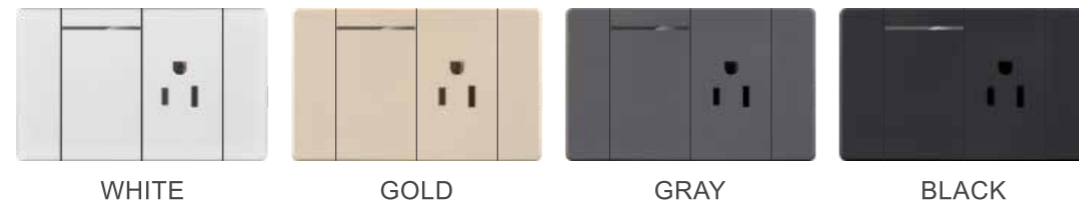

AM3-D

PC Material Panel

☐ Switch socket   Ⓢ life Electrical

AM3-D-21
1Gang 1 Way Switch
+ 13A Socket

AM3-D-21-1
1Gang 2 Way Switch
+ 13A Socket

AM3-D-22
1Gang 1 Way Switch
+Double 3 Pole Socket

AM3-D-22-1
1Gang 2 Way Switch
+Double 3 Pole Socket

AM3-D-23
Triple 3 Pole Socket

AM3-D-24
1Gang 1 Way Switch
+2 Brazil Socket

AM3-D-24-1
1Gang 2 Way Switch
+2 Brazil Socket

AM3-D-25
Triple 2 Pin Socket