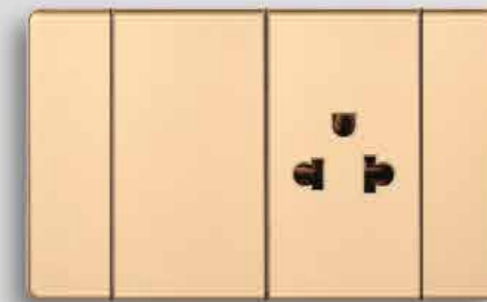

AM3-B

Acrylic Crystal Panel

GOLD