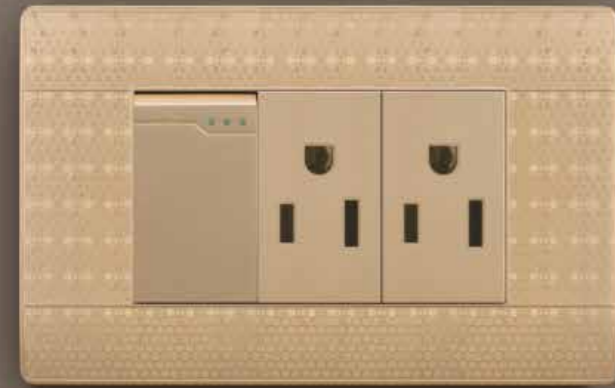

**AM4-K-43**  
Satellite Socket

**AM4-K-44**  
Dimmer Switch  
**AM4-K-44-1**  
Speed Control Switch

**AM4-K-45**  
Voice Control Switch  
**AM4-K-45-1**  
Touch Switch