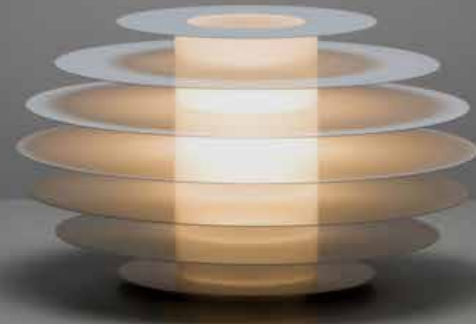

PC Material Panel

AM4-C

art switch
Fashion

AM4-C-1 1Gang 1 Way Switch	AM4-C-2 1Gang 1 Way Switch	AM4-C-3 2Gang 1 Way Switch	AM4-C-4 3Gang 1 Way Switch	AM4-C-5 4Gang 1 Way Switch
AM4-C-1-1 1Gang 2 Way Switch	AM4-C-2-1 1Gang 2 Way Switch	AM4-C-3-1 2Gang 2 Way Switch	AM4-C-4-1 3Gang 2 Way Switch	AM4-C-5-1 4Gang 2 Way Switch
AM4-C-6 Door Bell Switch	AM4-C-7 2 Pin Socket	AM4-C-8 3 Pole Socket	AM4-C-9 Thailand 3 Pole Socket	AM4-C-10 2 MF Socket