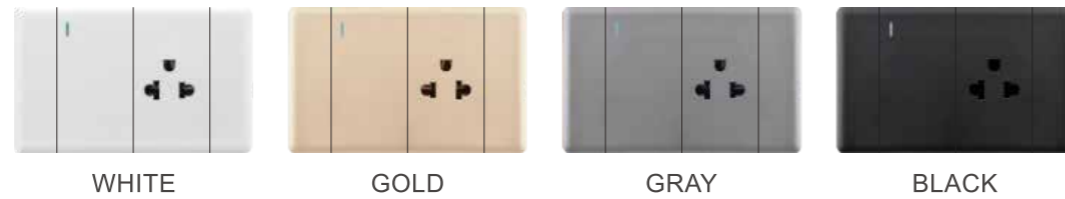

AM3-C

PC Material Panel

Switch socket life Electrical

AM3-C-1 1Gang 1 Way Switch
AM3-C-1-1 1Gang 2 Way Switch
AM3-C-2 1Gang 1 Way Switch
AM3-C-2-1 1Gang 2 Way Switch
AM3-C-3 2Gang 1 Way Switch
AM3-C-3-1 2Gang 2 Way Switch
AM3-C-4 3Gang 1 Way Switch
AM3-C-4-1 3Gang 2 Way Switch
AM3-C-5 4Gang 1 Way Switch
AM3-C-5-1 4Gang 2 Way Switch