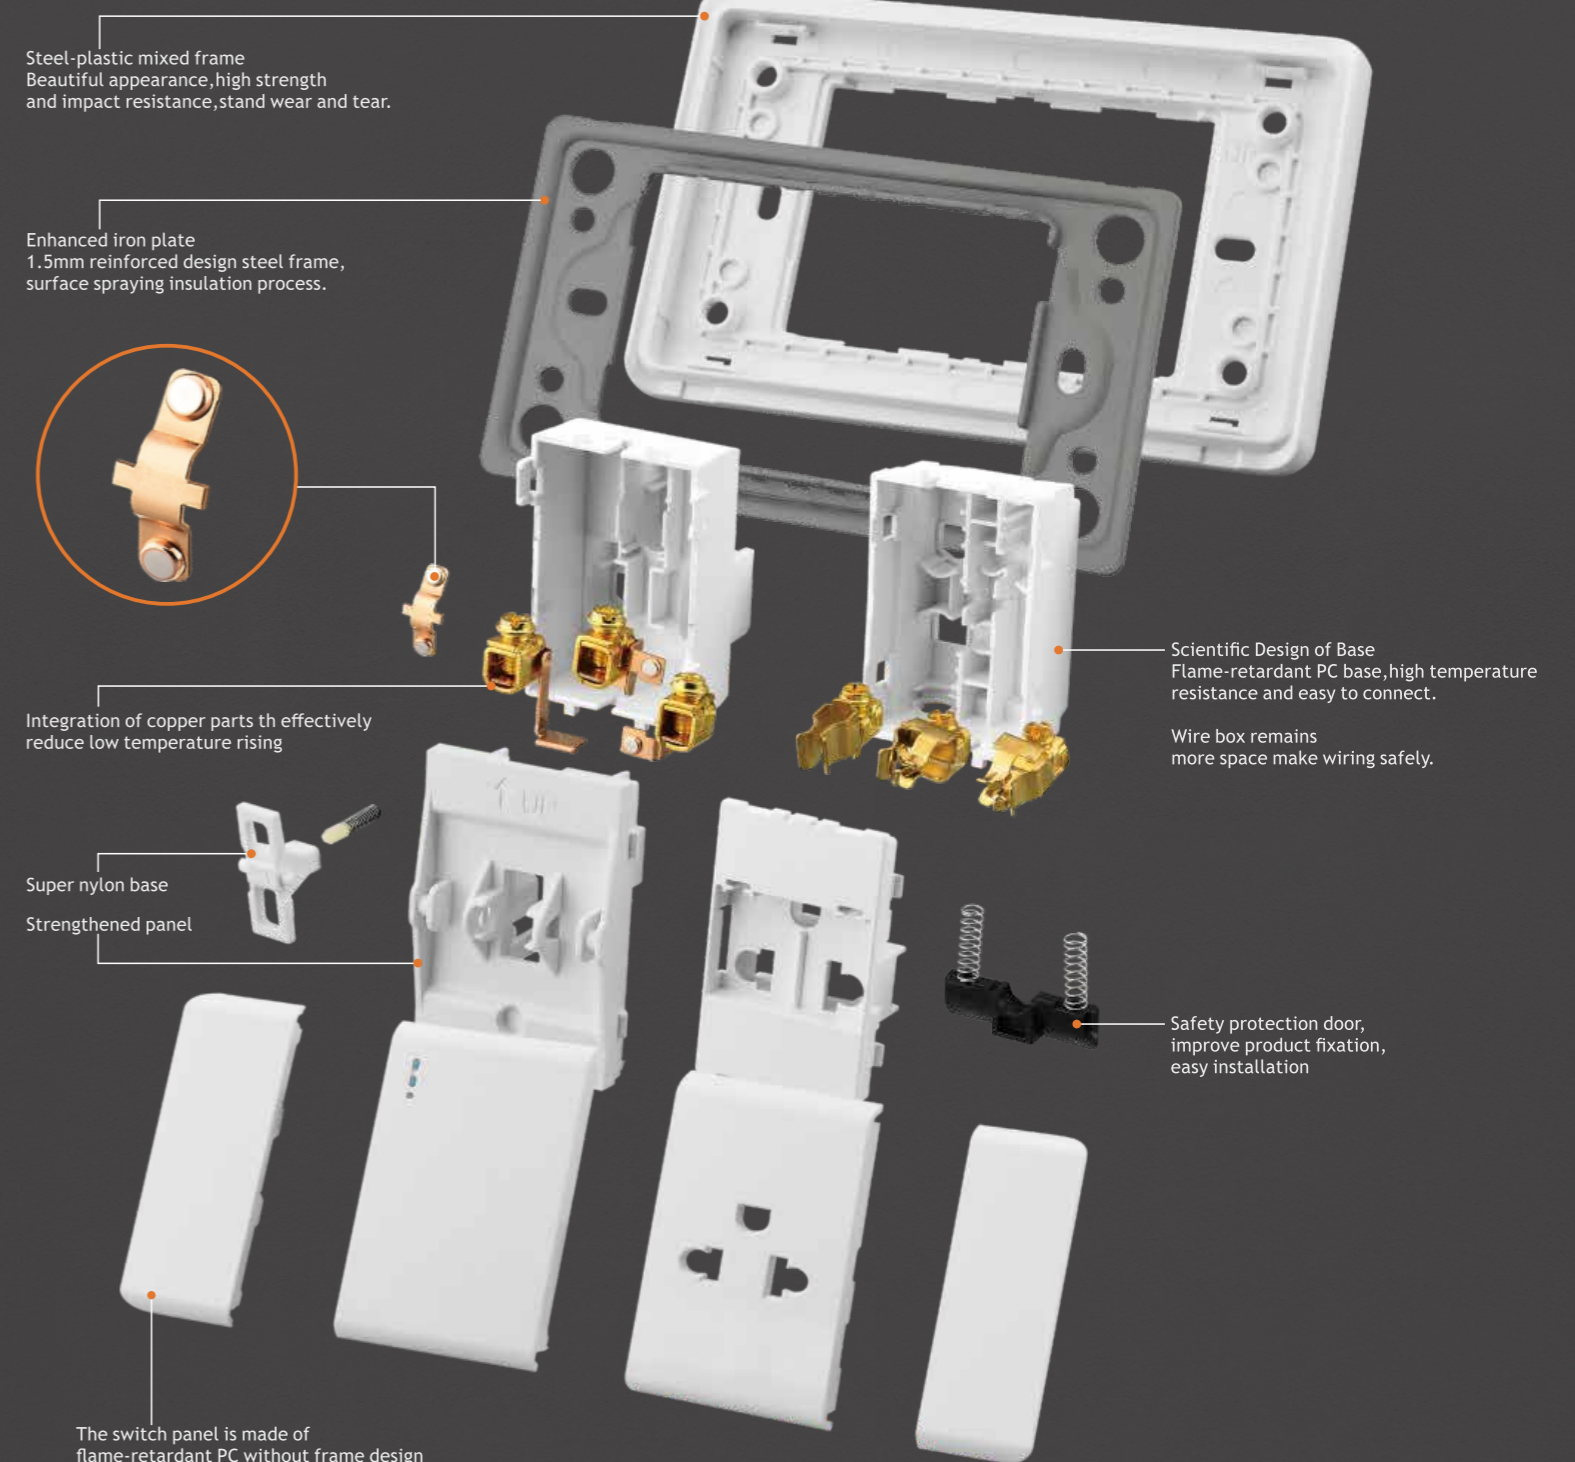

Installation features

Company provide the global home with great idea and create a beautiful home, its electrical accessories not only excellent in function, but also add unlimited fun and personalized features for your living space, we brought together singularity with inspiration, will create a unique household environment for you.