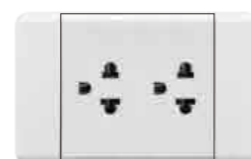

**AM3-E-39**  
16A Germany Socket

**AM3-E-40**  
Double USB  
+16A Germany Socket

**AM3-E-16**  
1Gang 1 Way Switch  
+MF Socket

**AM3-E-17**  
Double 3 Pole Socket

**AM3-E-18**  
Double 2 Pin Socket

**AM3-E-19**  
Double Thailand 3 Pole  
Socket