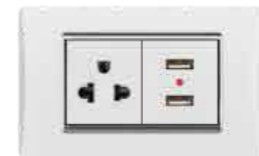

**AM4-C-4-1**  
3Gang 2 Way Switch

**AM4-C-5-1**  
4Gang 2 Way Switch

**AM4-C-31**  
1Gang 1 Way Switch  
+ 16A Germany Socket

**AM4-C-31-1**  
1Gang 2 Way Switch  
+ 16A Germany Socket

**AM4-C-32**  
Thailand 3 Pole+USB Socket