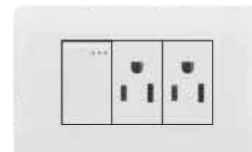

AM4-B-7
1Gang 1 Way Switch
+Double 3 Pole Socket
AM4-B-7
1Gang 2 Way Switch
+Double 3 Pole Socket