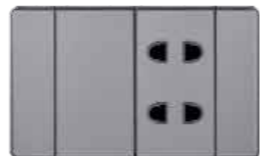

AM3-B-15

1Gang 1 Way Switch
+Double 2 Pin Socket

1Gang 2 Way Switch
+Double 2 Pin Socket