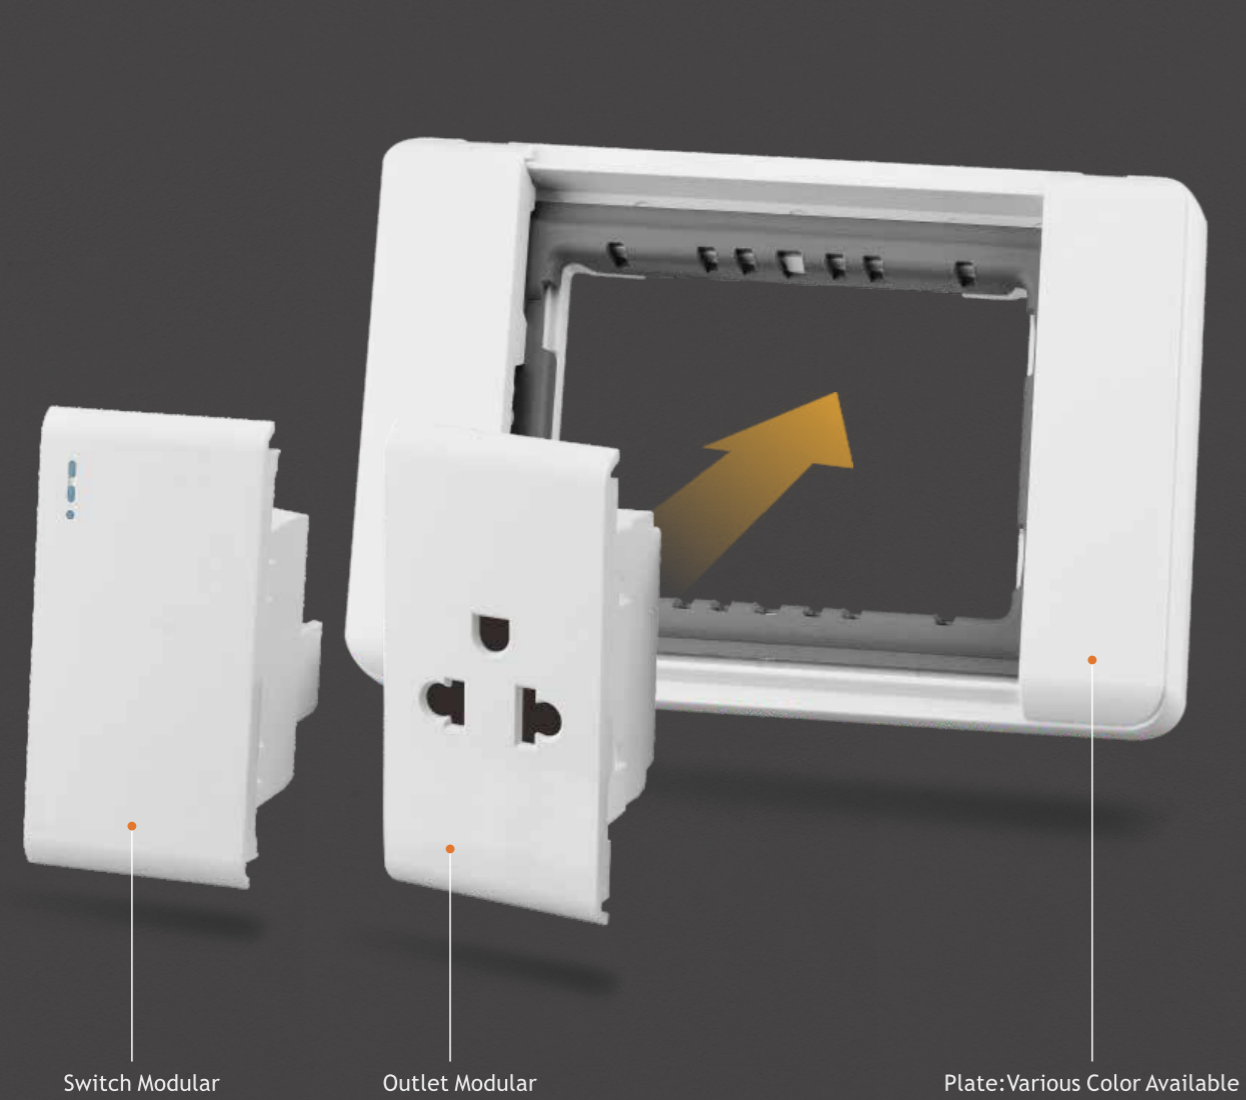

Installation features

Company provide the global home with great idea and create a beautiful home, its electrical accessories not only excellent in function, but also add unlimited fun and personalized features for your living space, we brought together singularity with inspiration, will create a unique household environment for you.