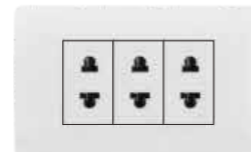

**AM4-B-30**  
MF Socket

**AM4-B-6**  
Double 2 Pin Socket

**AM4-B-7**  
1Gang 1 Way Switch  
+Double 3 Pole Socket  
**AM4-B-7**  
1Gang 2 Way Switch  
+Double 3 Pole Socket

**AM4-B-8**  
1Gang 1 Way Switch  
+2 Brazil Socket  
**AM4-B-8**  
1Gang 2 Way Switch  
+2 Brazil Socket