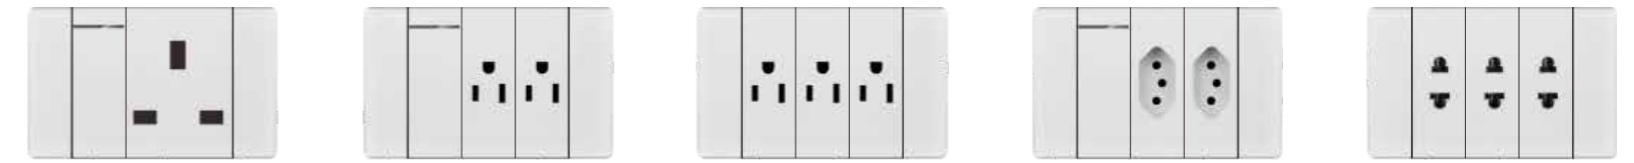

AM3-D

PC Material Panel

☐ Switch socket   Ⓢ life Electrical

AM3-D-21
1Gang 1 Way Switch
+ 13A Socket

AM3-D-21-1
1Gang 2 Way Switch
+ 13A Socket

AM3-D-22
1Gang 1 Way Switch
+Double 3 Pole Socket

AM3-D-22-1
1Gang 2 Way Switch
+Double 3 Pole Socket

AM3-D-23
Triple 3 Pole Socket

AM3-D-24
1Gang 1 Way Switch
+2 Brazil Socket

AM3-D-24-1
1Gang 2 Way Switch
+2 Brazil Socket

AM3-D-25
Triple 2 Pin Socket