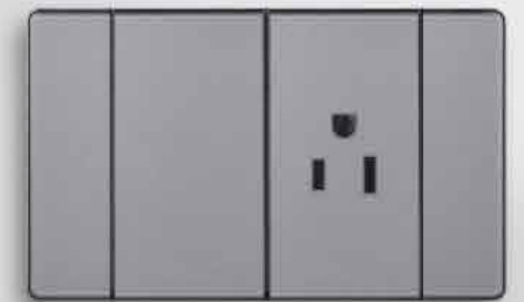

Acrylic / Art

Ultra Thin

1.5°

Ultra small swing angle

2.5mm

Ultra-short key travel

6.5mm

The overall thickness

AM3-B

Acrylic Crystal Panel

GRAY