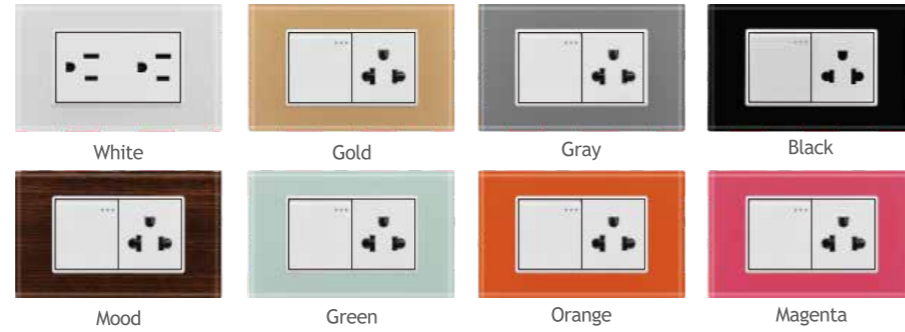

AM4-E

PC Material Panel

Switch socket life Electrical

AM4-E-1
1Gang 1 Way Switch
AM4-E-1-1
1Gang 2 Way Switch

AM4-E-2
2Gang 1 Way Switch
AM4-E-2-1
2Gang 2 Way Switch

AM4-E-3
1Gang 1 Way Switch
+ 2 Pin Socket
AM4-E-3-1
1Gang 2 Way Switch
+ 2 Pin Socket

AM4-E-4
1Gang 1 Way Switch
+ 3 Pole Socket
AM4-E-4-1
1Gang 2 Way Switch
+ 3 Pole Socket

AM4-E-5
1Gang 1 Way Switch
+ Italian Socket
AM4-E-5-1
1Gang 2 Way Switch
+ Italian Socket