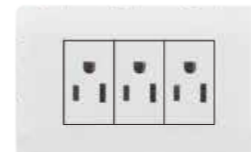

AM4-B-10
Triple 3 Pole Socket